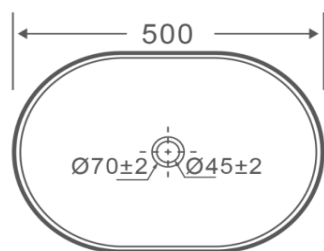

VIVO

Gloss White
WB3550

Matte White
WB3350MW

Nude
WB3550NU

SPECIFICATIONS

MATERIAL: Vitreous China

CAPACITY: 6L

MEASUREMENTS: 500x350x170mm 8KG