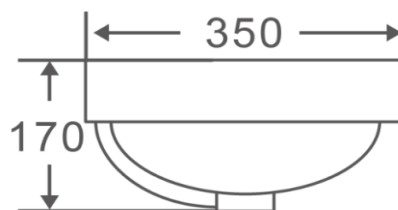

VIVO

Gloss White
WB3550

Matte White
WB3350MW

Nude
WB3550NU

SPECIFICATIONS

MATERIAL: Vitreous China

CAPACITY: 6L

MEASUREMENTS: 500x350x170mm 8KG